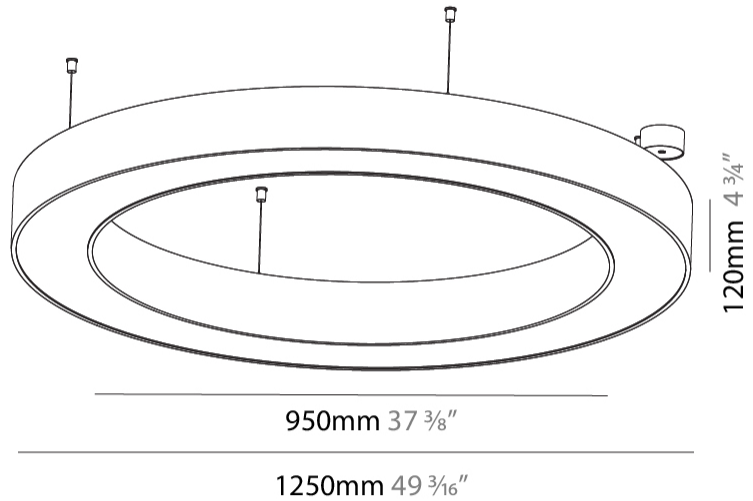

GENERAL

Series: Glorious
Subseries: Glorious
Brand: Prolicht
Division: Architectural
Mounting Type: Suspension
Mounting Location: Ceiling
Subcategory: Ambient

PHYSICAL

Shape: Round
Diameter (mm): 1250
Diameter (in): 49 ³/₁₆
Height (mm): 120
Height (in): 4 ³/₄
Max. Overall Height (mm): 2120
Max. Overall Height (in): 83 ⁷/₁₆
Light Distribution: Direct
Weight (kg): 12.847
Weight (lbs): 28.26
Diffuser: [PMMA - Opal or Micro-Prism](#)
Fixture Finish: [SSR / BKV / CWI / CRY / HAB / LAG / UFT / ITA / RUA / RUR / MIC / FTG / MYG / TWT / LOD / PUS / FRO / FUP / KIA / POP / BLS / SPG / MEY / GOH / GUM / CHC / COM / ABZ / JAG / OBR / MOS / ROR](#)
Fixture Material: Aluminum

ELECTRICAL

Lamp Type: LED (Zhaga Standard)
Input Wattage (W): 60
Total Output Wattage (W): 48 / 38.4 (3500K)
Dimming: [Non-Dimming / Phase Dimming (120Vac only) / 0-10V Dimming](#)
Driver Included: Yes
Driver Location: Integrated
Driver Type: Constant Current
Driver Class: Class 2
Input Voltage (V): 120 - 277
Constant Current (mA): 350 / 1200 (3500K)

LED

Color Temperature (°K): [3000 / 3500 / 4000](#)
Max. Delivered Lumen (lm): 5540 / 5733 / 5850
CRI: >80 CRI
Efficiency (%): 0.65
Lamp Life (hrs): 50000

OPTICAL

RATINGS AND CERTIFICATIONS

Certified By: Certified for North American Standards
IP rating: IP20